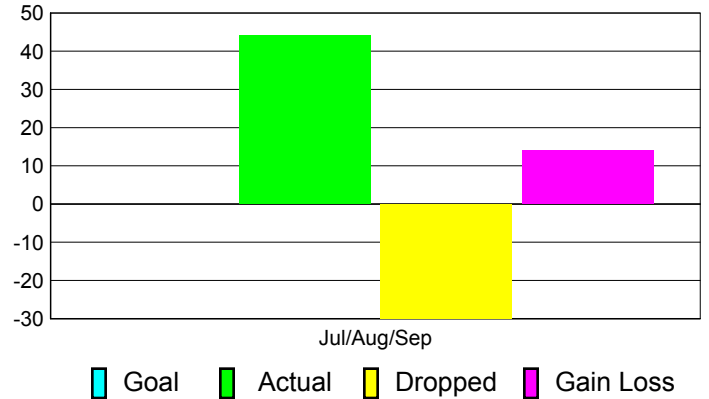

Membership Results 2011-2012

Goal, New, Dropped, Gain/Loss

Comparison of Membership Gain/Loss

Current Year Compared to the Previous Year